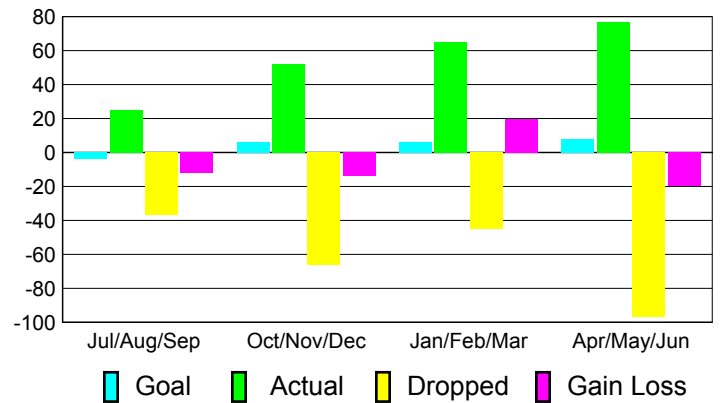

Membership Results 2010-2011

Goal, New, Dropped, Gain/Loss

Comparison of Membership Gain/Loss

Current Year Compared to the Previous Year