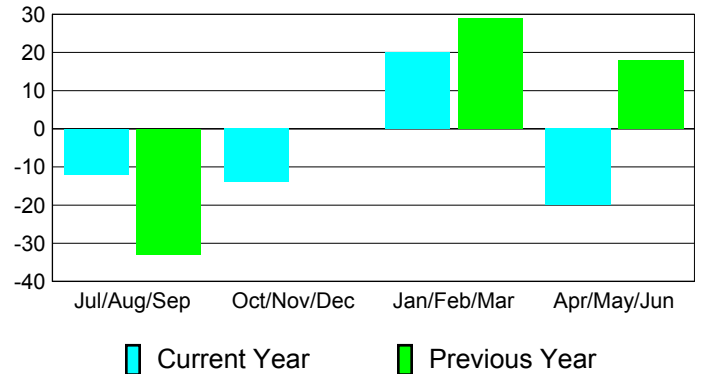

Membership Results
2010-2011

Membership
2009-2010

| Month | Net Memb Goal | Actual New Memb | Actual Dropped Memb | Gain/Loss of Memb | Gain/Loss of Memb |
|---------------|---------------|-----------------|---------------------|-------------------|-------------------|
| Jul/Aug/Sep | -4 | 25 | -37 | -12 | -33 |
| Oct/Nov/Dec | 6 | 52 | -66 | -14 | 0 |
| Jan/Feb/Mar | 6 | 65 | -45 | 20 | 29 |
| Apr/May/Jun | 8 | 77 | -97 | -20 | 18 |
| Totals | 16 | 219 | -245 | -26 | 14 |

Membership Results 2010-2011

Goal, New, Dropped, Gain/Loss

Comparison of Membership Gain/Loss

Current Year Compared to the Previous Year

Gender Comparison 2010-2011

Jul/Aug/Sep

Oct/Nov/Dec

Jan/Feb/Mar